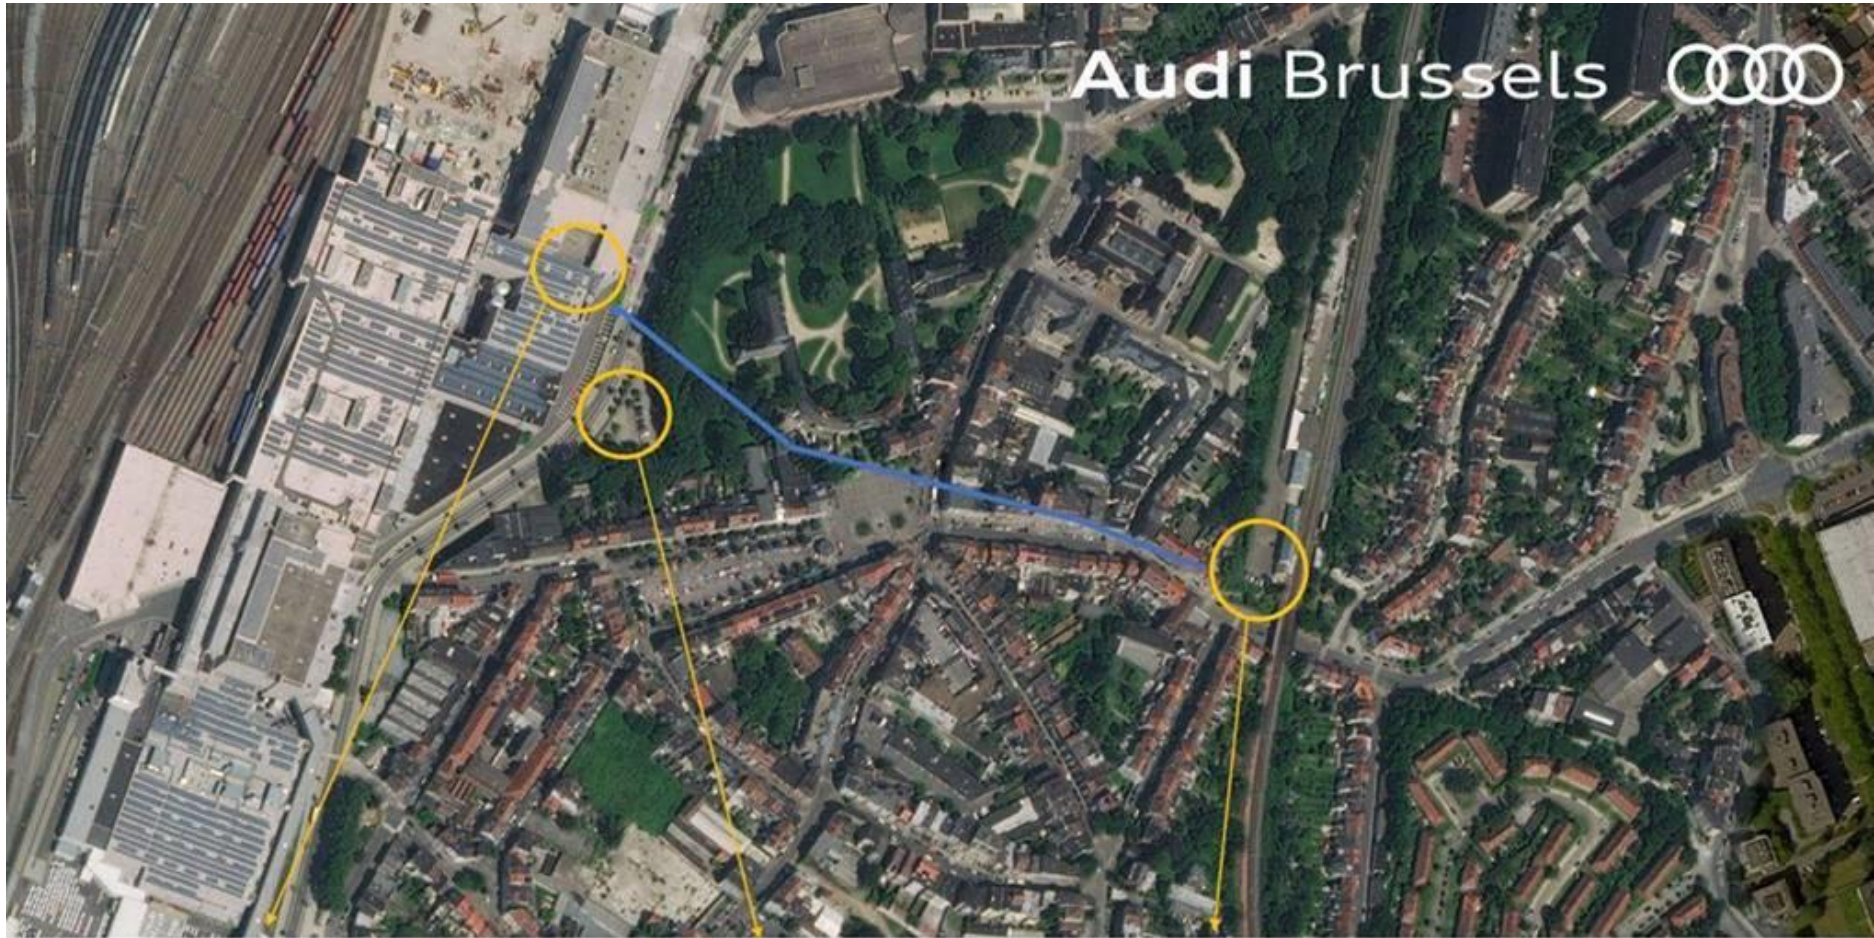

Audi Brussels

Main entry T : +32 2 348 21 11
Audi Brussels
bd de la 2ème Armée Britannique 201
1190 Forest

Parking visitors P8
(right side with barrier)

Railway station Forest-Est / Vorst-Oost
Train S1 Nivelles/Nijvel <-> Antwerp
5 minutes walk